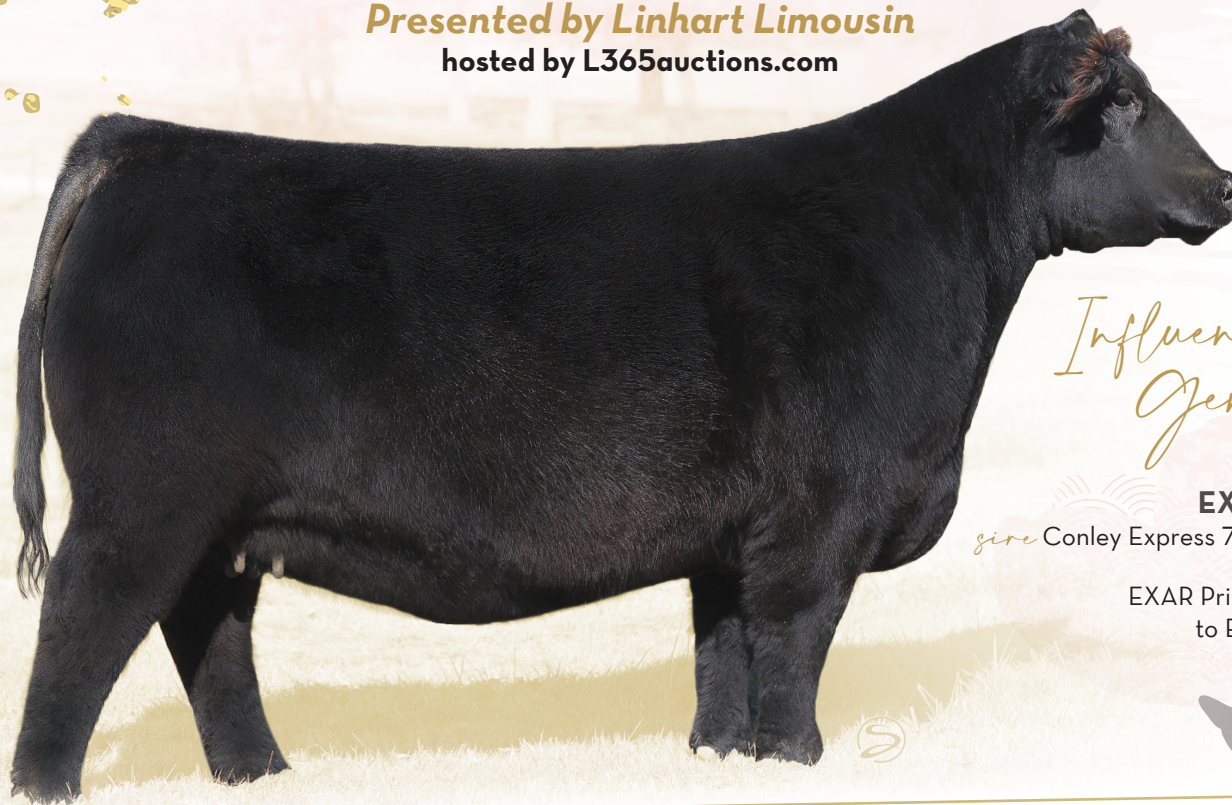

April Fool's

ELITE GENETIC SHOWCASE SALE

Presented by Linhart Limousin
hosted by L365auctions.com

4.1

2024

Influence & Genetics By...

EXAR PRINCESS 1724

sire Conley Express 7211 *dam* EXAR Princess 5391 (Dameron First Class)

EXAR Princess 1724 is a maternal sister to EXAR Princess 1637 (pictured).

Selling 50% Embryo Interest

TASF Heineken 405H

LLJB Absolute Style 3056A

ELCX Kings Landing 599 D

AUTO Callie 403D

SSTO Guns N Roses 9408G